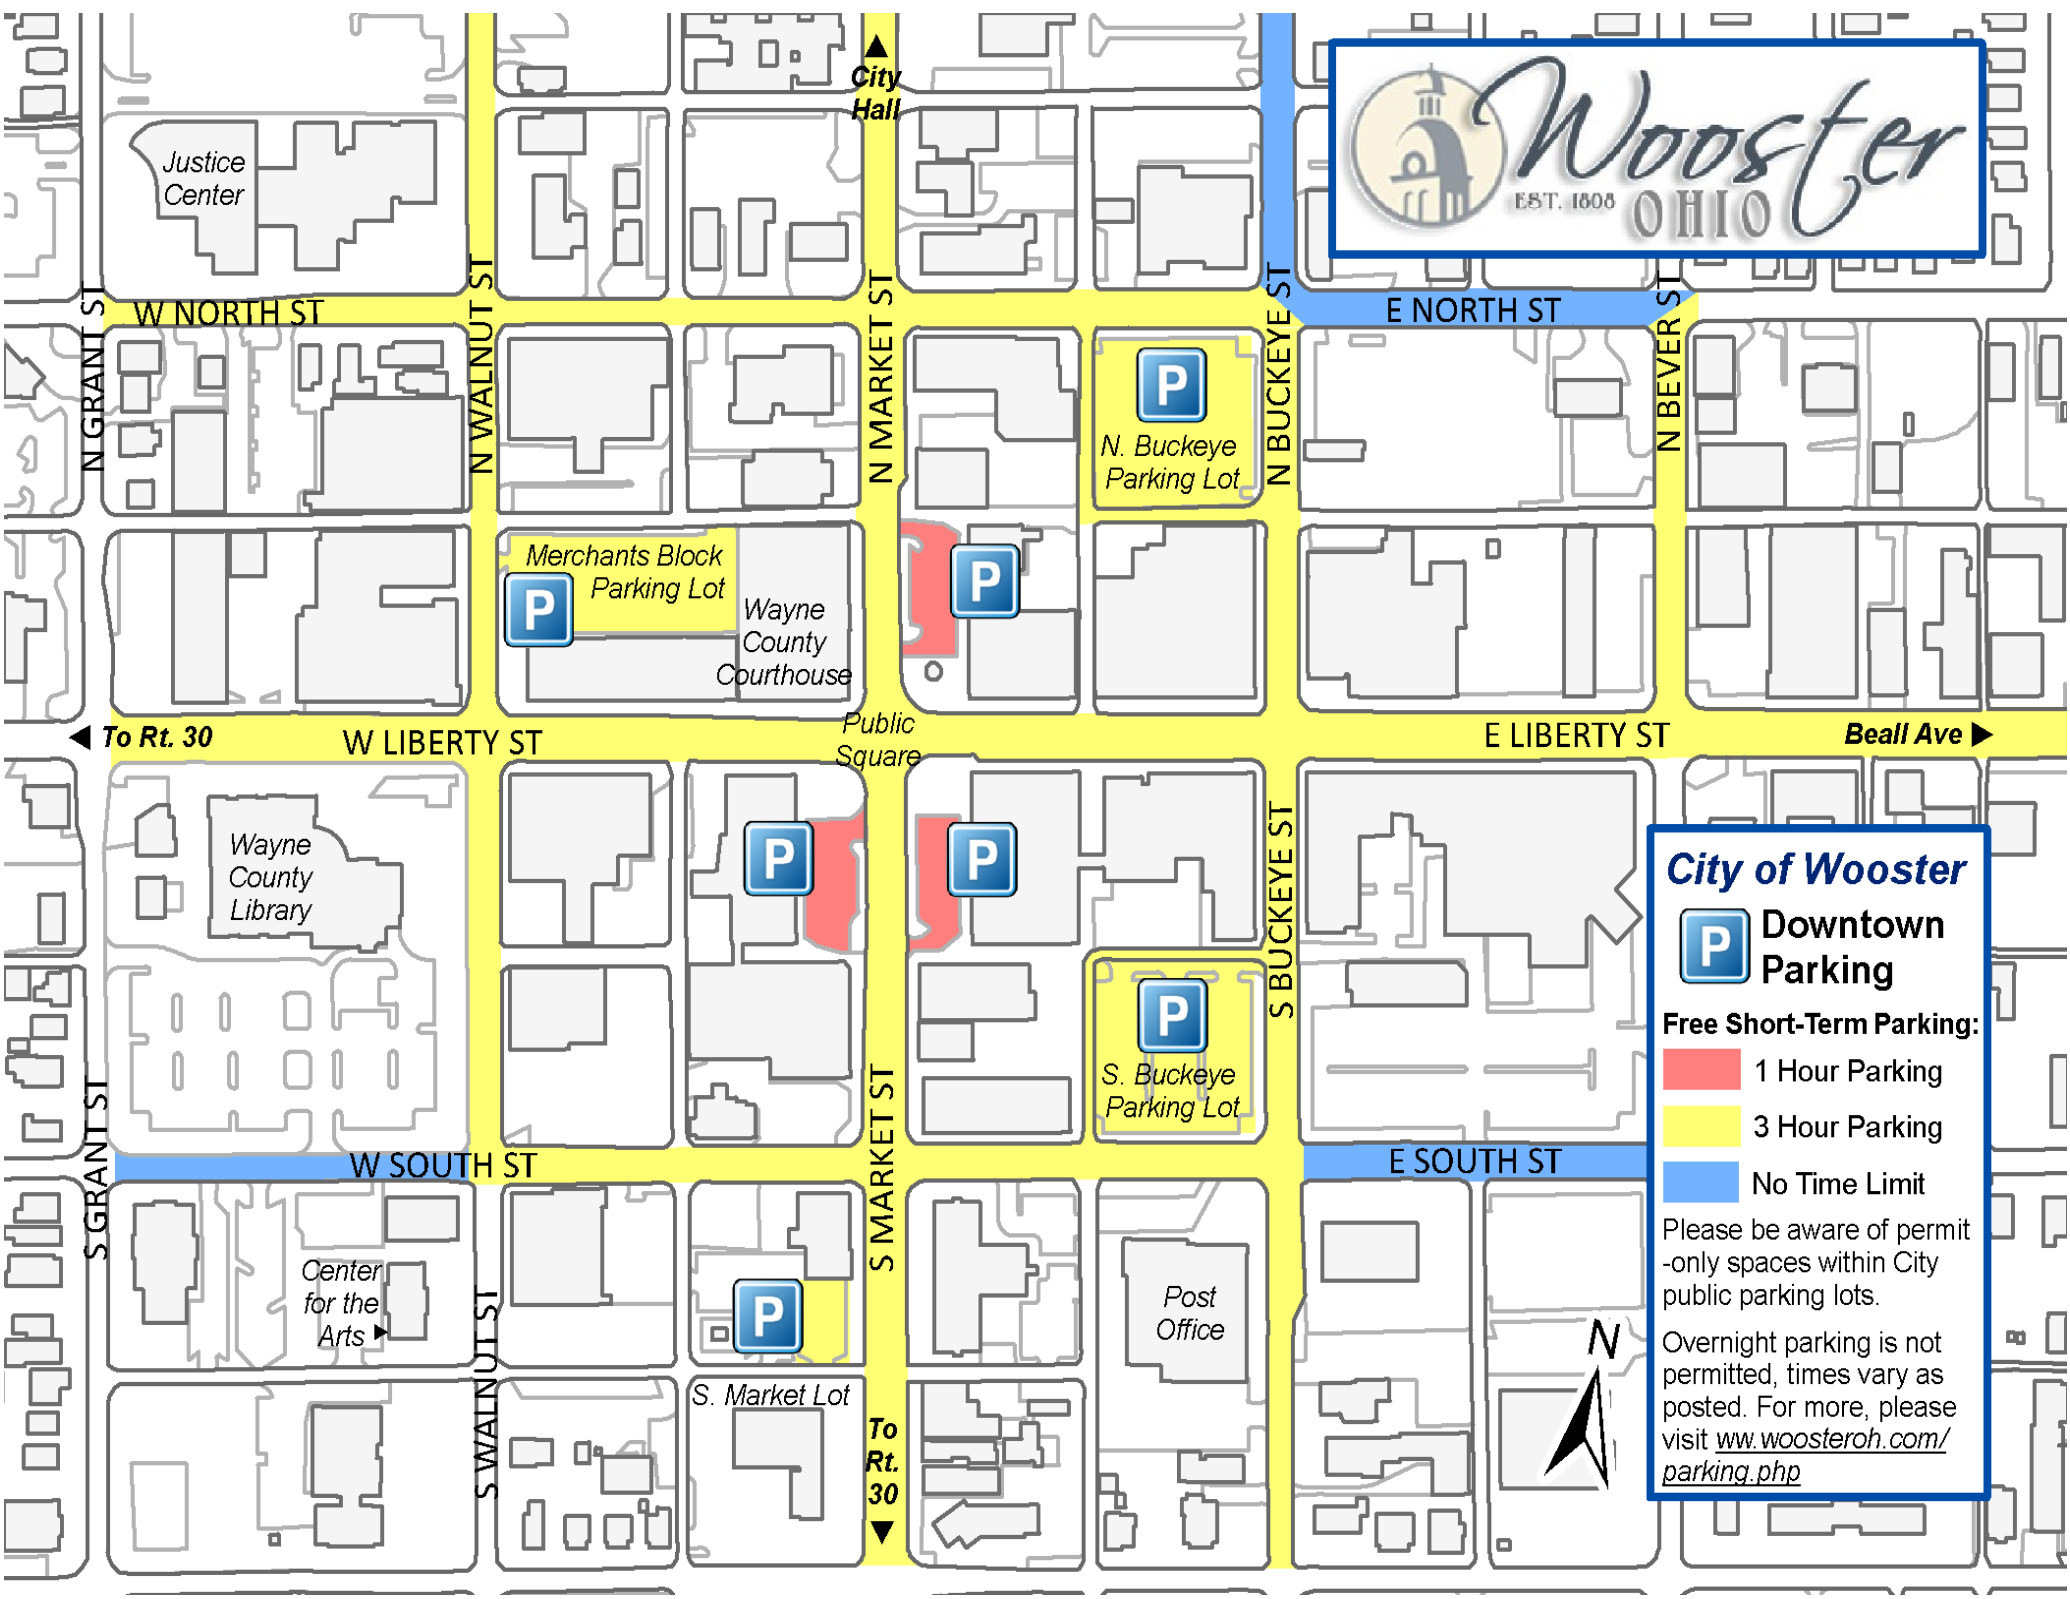

City of Wooster

Downtown Parking

Free Short-Term Parking:

- 1 Hour Parking
- 3 Hour Parking
- No Time Limit

Please be aware of permit-only spaces within City public parking lots.

Overnight parking is not permitted, times vary as posted. For more, please visit www.woosteroh.com/parking.php