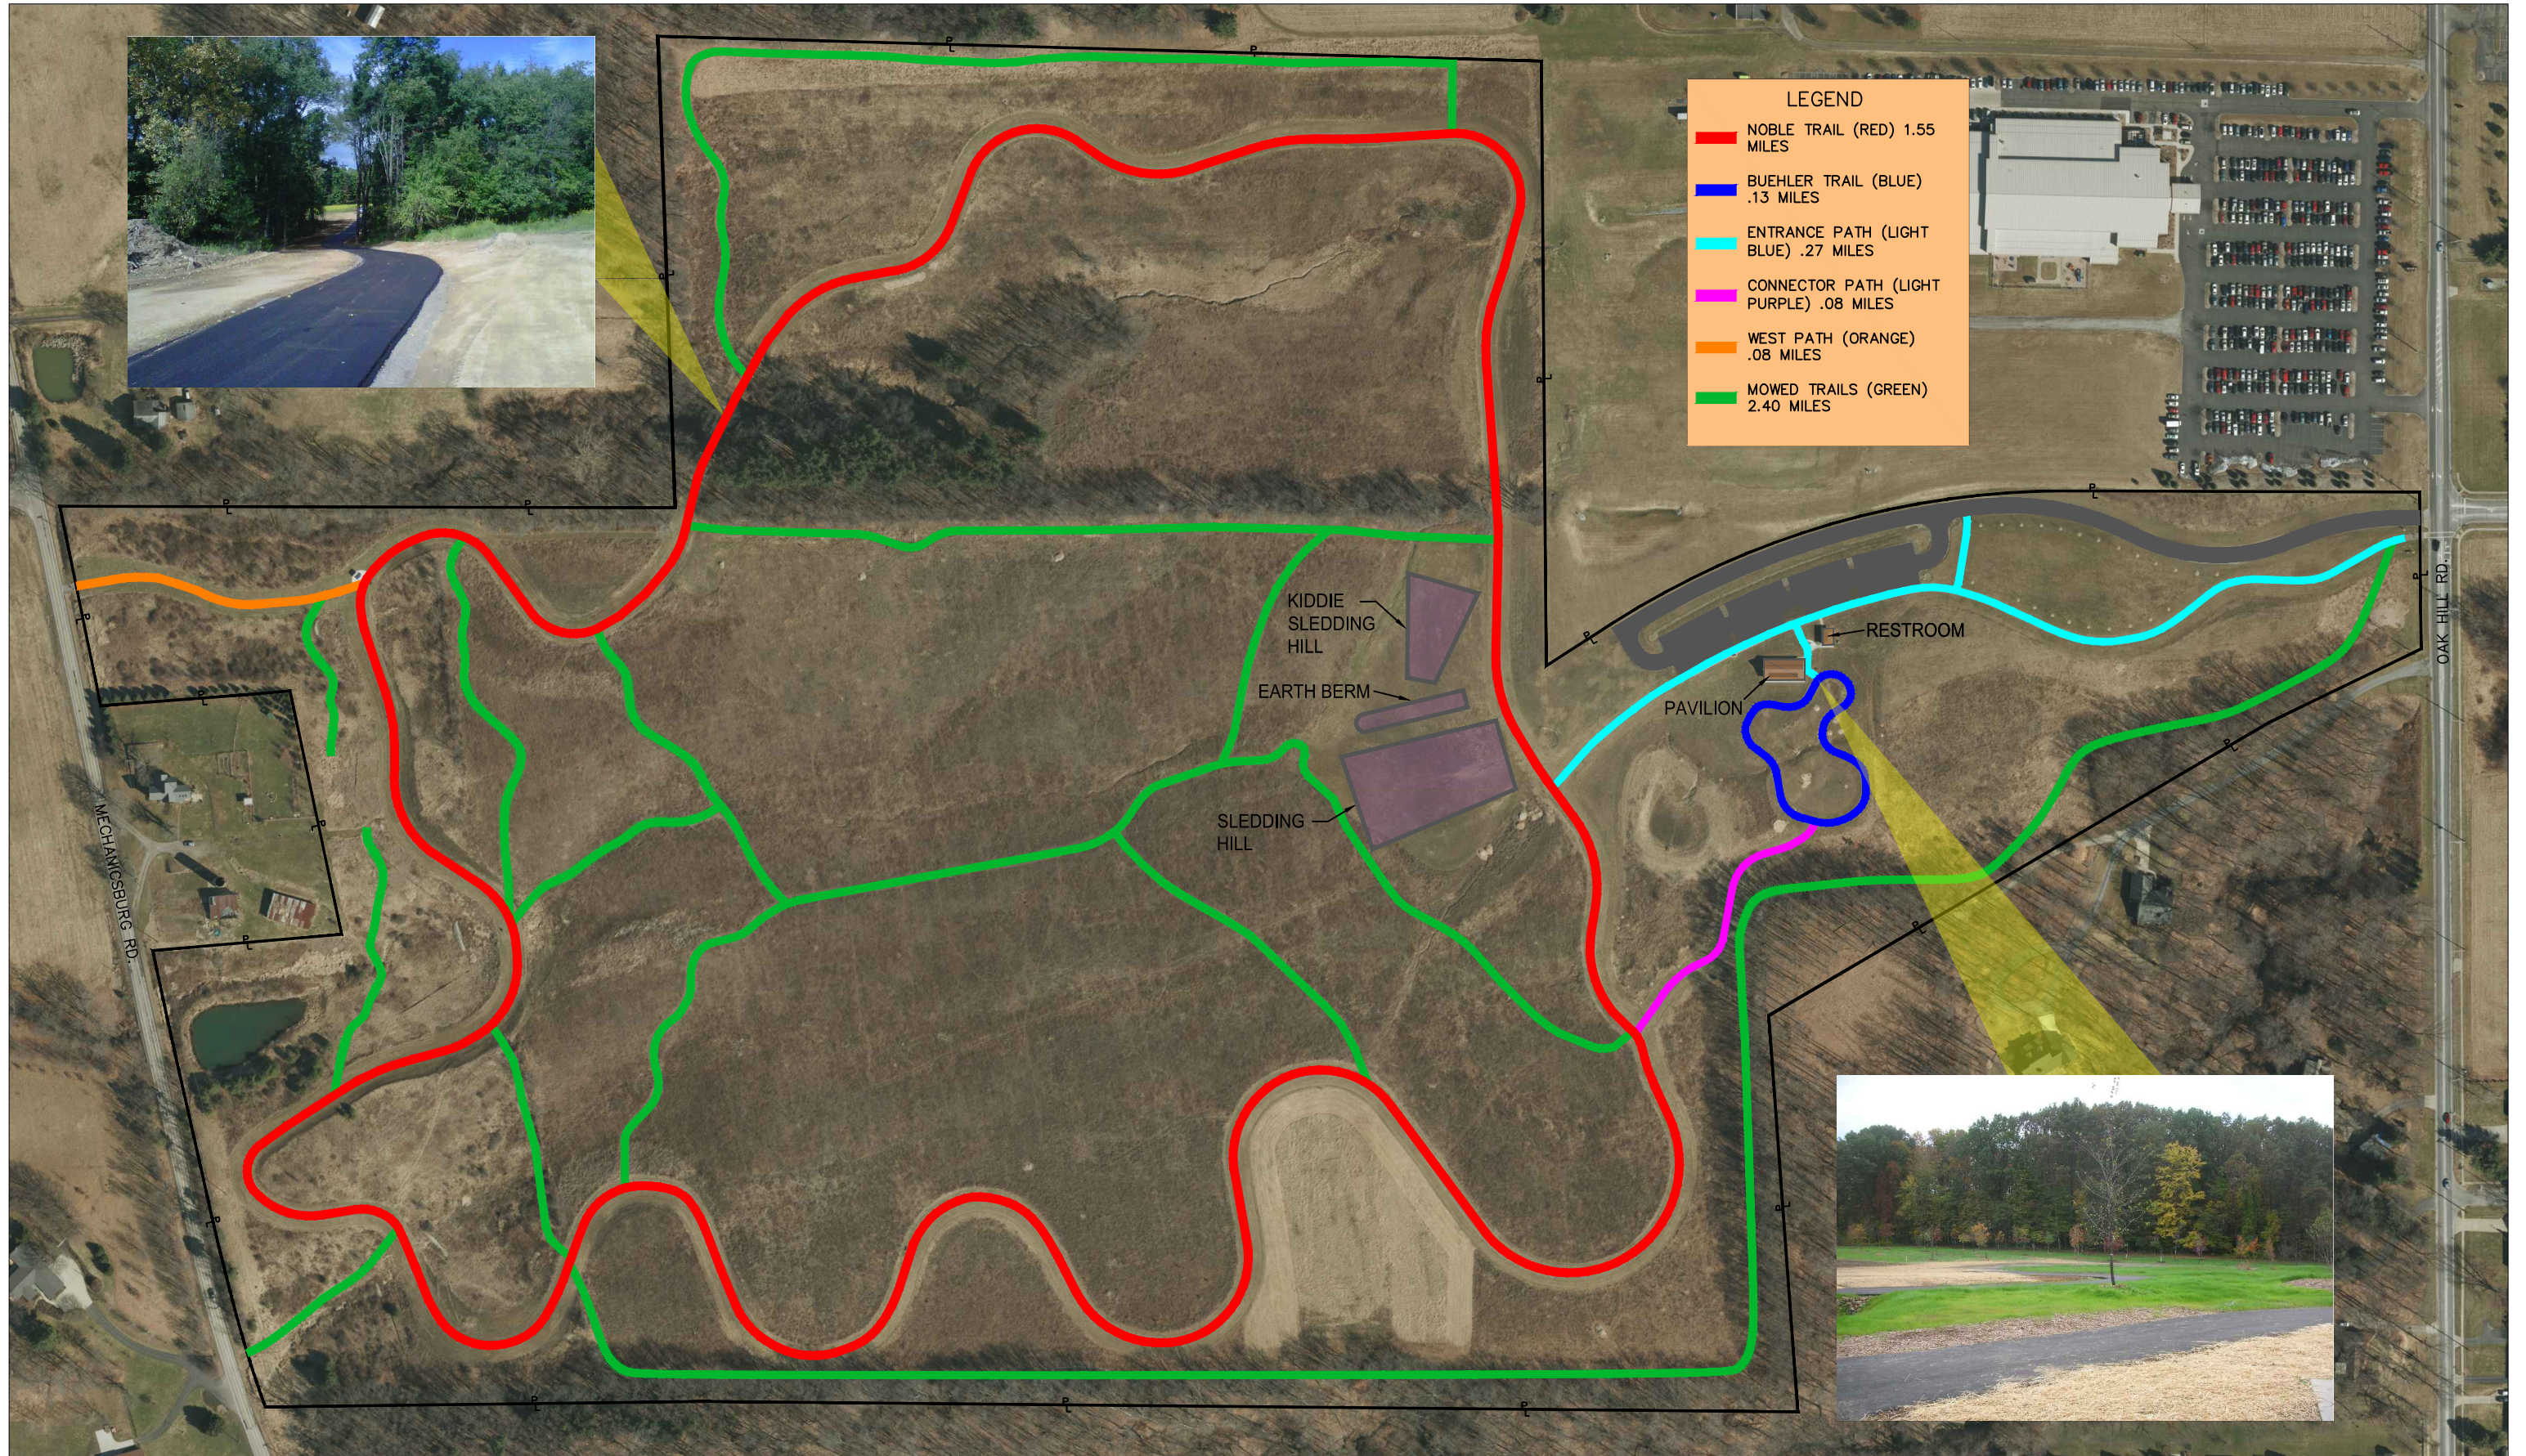

OAK HILL PARK

 Don and Alice Noble Trail
 Gene and Joan Buehler Trail

PREPARED BY
CITY OF WOOSTER
 DIVISION OF ENGINEERING
538 N. MARKET ST. WOOSTER, OHIO 44691
 PH: (330) 263-5251 FAX: (330) 263-5283

All boundaries ARE NOT survey quality and are for reference only.

Scale: N/A