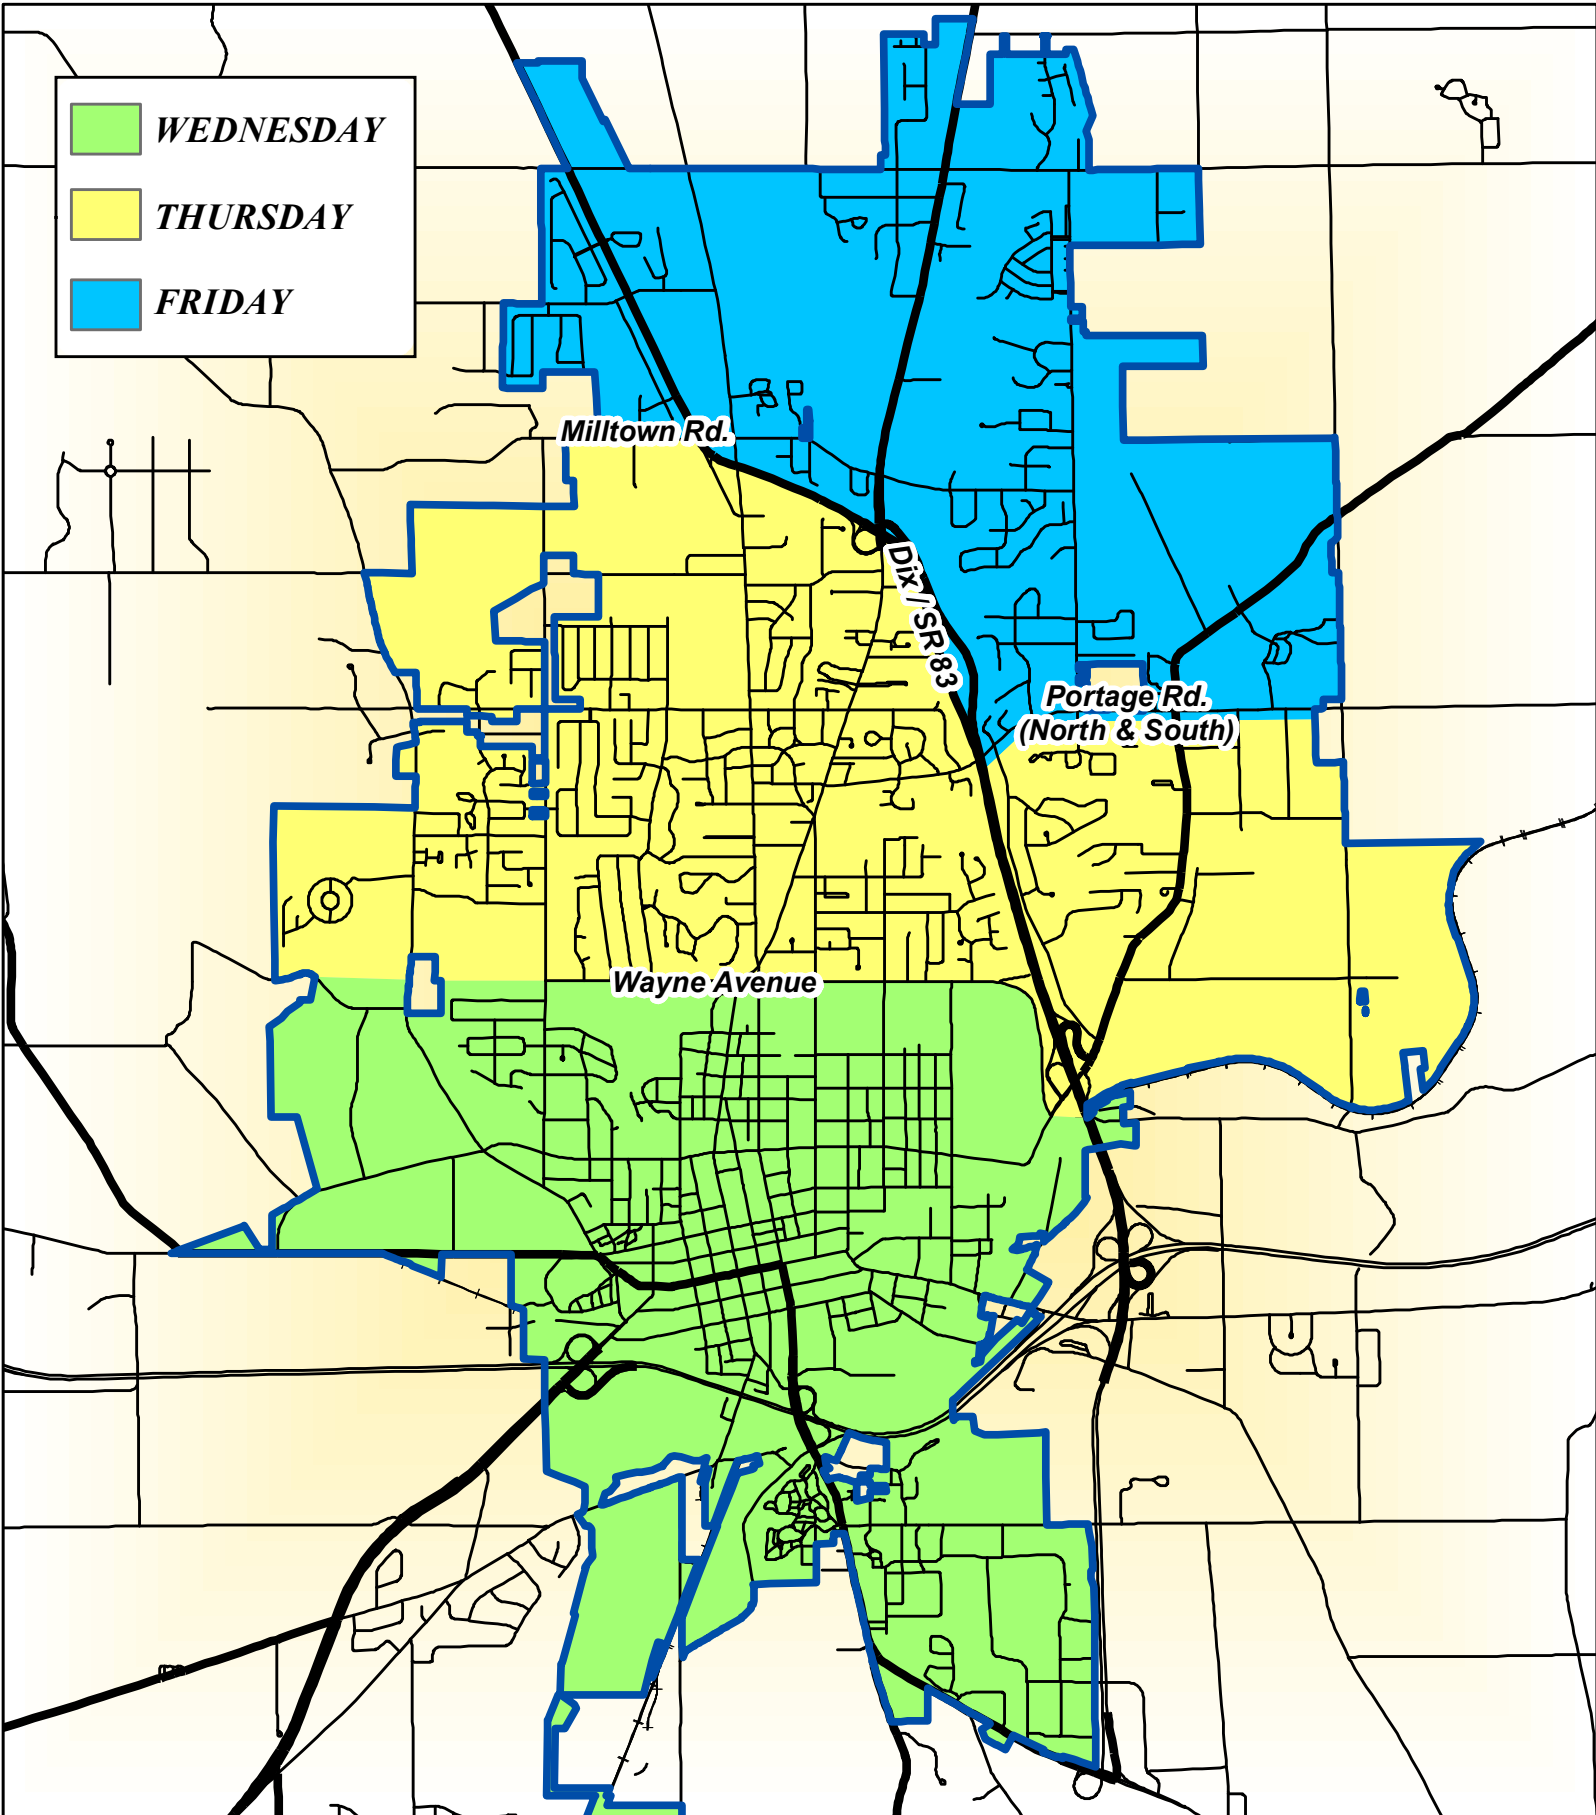

CITY WASTE & RECYCLING COLLECTION SCHEDULE

City of Wooster waste and recycling is collected weekly. Service is provided on Wednesday for the South End, on Thursdays for Wooster Central, and Fridays for North End neighborhoods. Please bring Waste and Recycling carts to the curbside no later than 6:30 am the day of collection. Residents are invited to bring their carts to the curbside starting 4:00 pm the day prior. In the event a major holiday calls on the day of collection, waste collection will occur the very next day. The major holidays that Waste Management Inc. observes are New Years Day, Memorial Day, Fourth of July, Labor Day, Thanksgiving and Christmas.

Effective 8/26/2019

Visit: www.woosteroh.com

Wooster City Services Waste and Recycling Collection Schedule Published 8/2019

Your Sanitary Technicians from Waste Management will collect waste and recycling carts on Wednesday (Green) for Wooster's Downtown/South End, Thursday for Wooster's Hospital District and Central Neighborhoods (Beige), and Friday for North End Neighborhoods (Milltown / SR 83 / Portage Road). If a major holiday falls on a collection day, waste and recycling will be picked up on the following day. (For example, Friday customers will be serviced on Saturday.) The major holidays that Waste Management Inc. observes are New Years Day, Memorial Day, Fourth of July, Labor Day, Thanksgiving and Christmas.