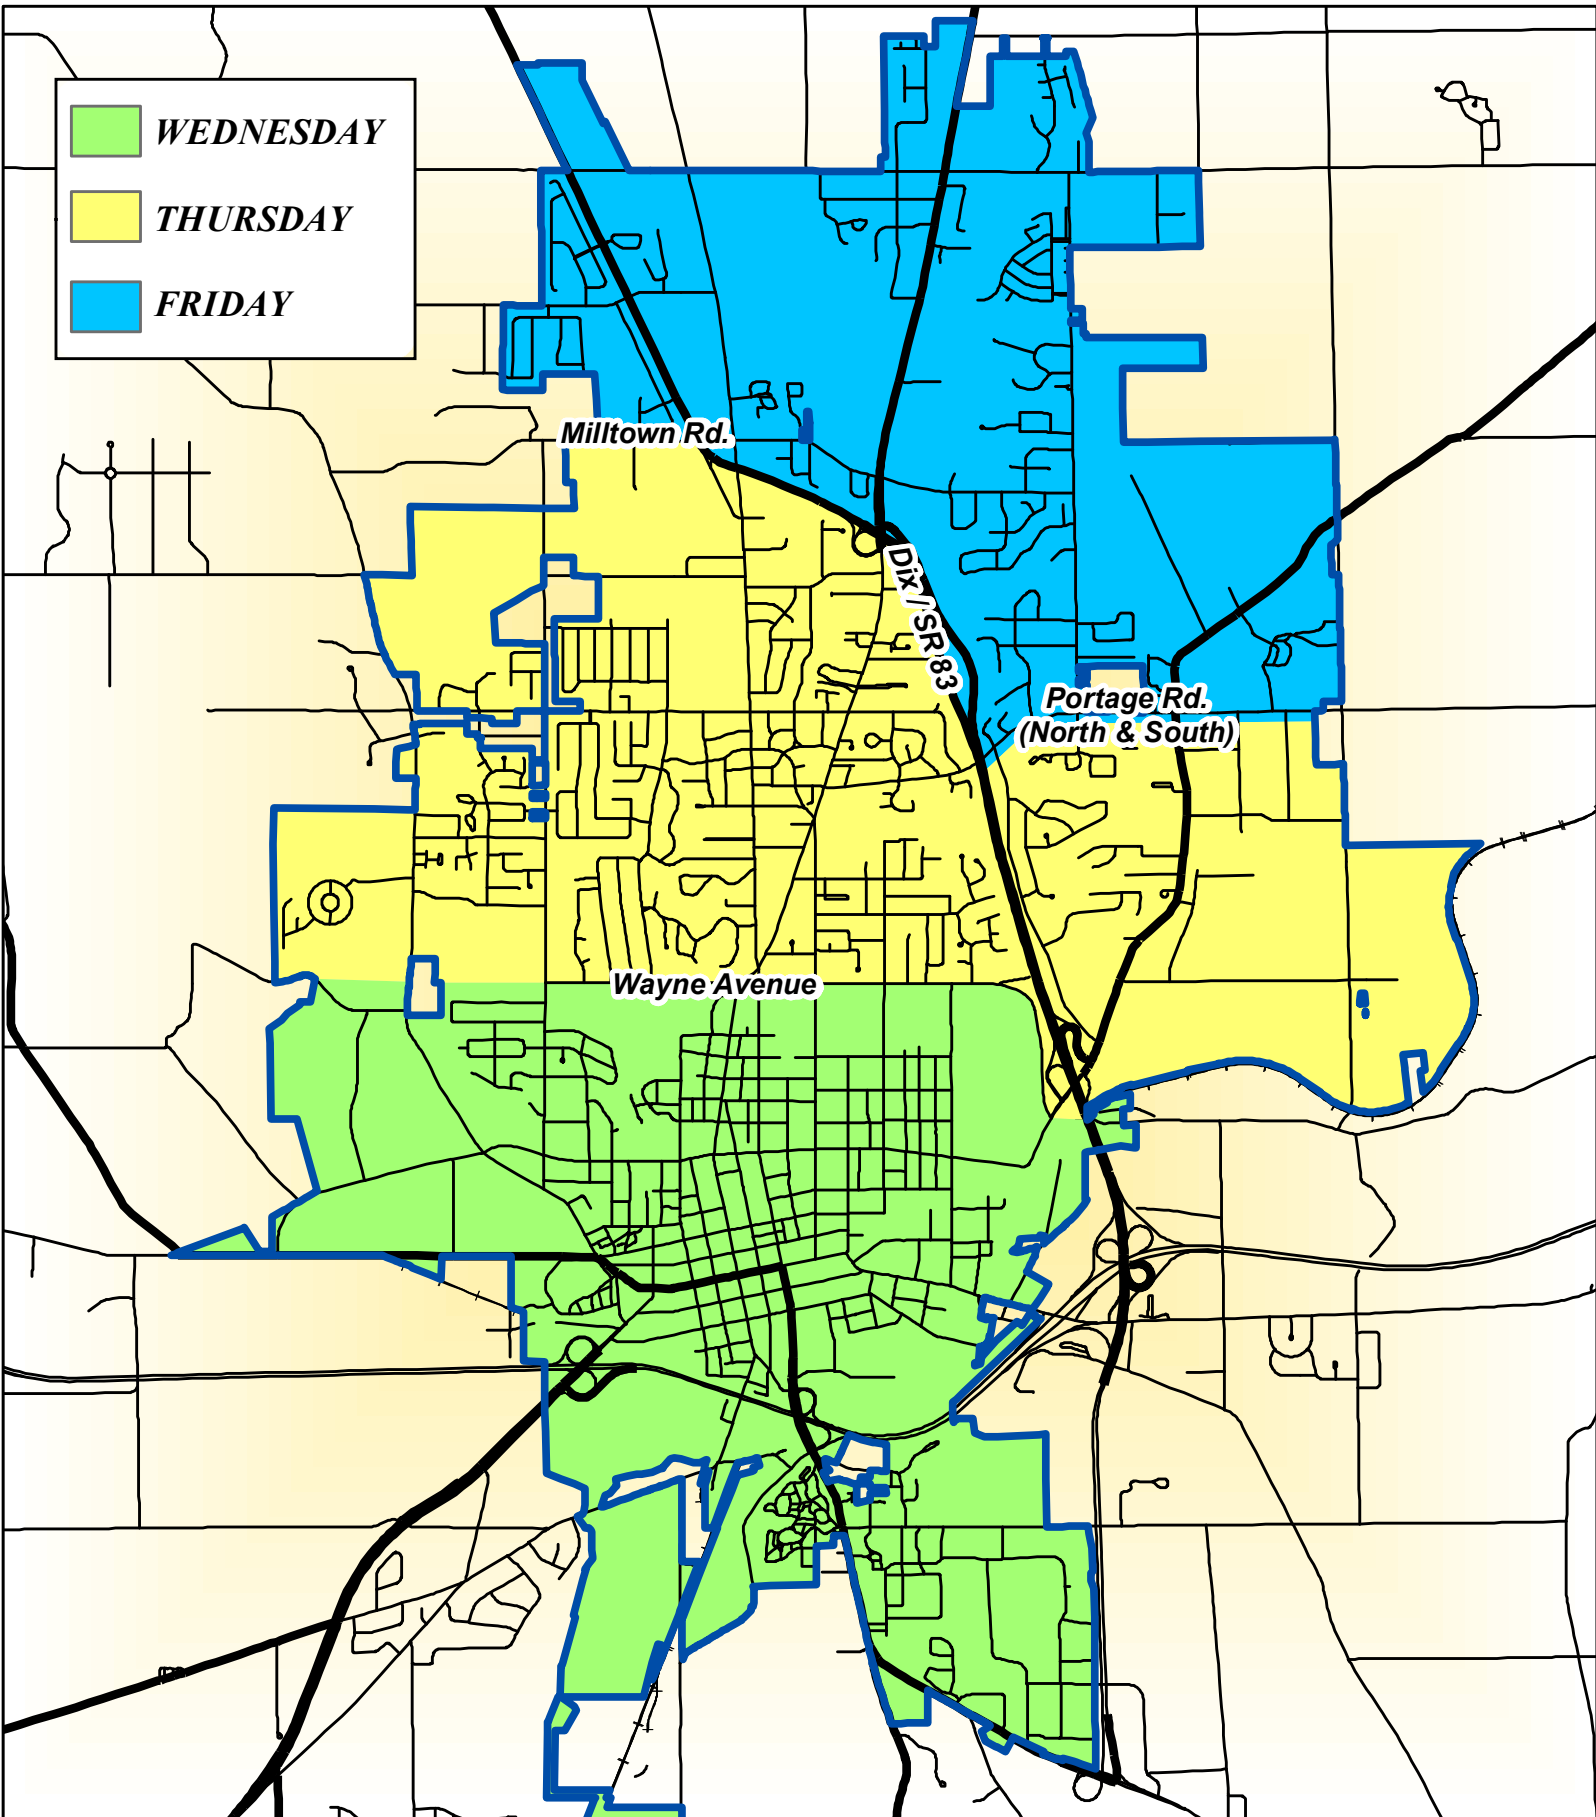

CITY WASTE & RECYCLING COLLECTION SCHEDULE

City of Wooster waste and recycling is collected weekly. Service is provided on Wednesday for the South End, on Thursdays for Wooster Central, and Fridays for North End neighborhoods. Please bring Waste and Recycling carts to the curbside no later than 6:30 am the day of collection. Residents are invited to bring their carts to the curbside starting 4:00 pm the day prior. In the event a major holiday calls on the day of collection, waste collection will occur the very next day. The major holidays that Waste Management Inc. observes are New Years Day, Memorial Day, Fourth of July, Labor Day, Thanksgiving and Christmas.

Effective 8/26/2019

Visit: www.woosteroh.com

Wooster City Services Waste and Recycling Collection Schedule Published 8/2019

Your Sanitary Technicians from Waste Management will collect waste and recycling carts on Wednesday (Green) for Wooster's Downtown/South End, Thursday for Wooster's Hospital District and Central Neighborhoods (Beige), and Friday for North End Neighborhoods (Milltown / SR 83 / Portage Road). If a major holiday falls on a collection day, waste and recycling will be picked up on the following day. The major holidays that Waste Management Inc. observes are New Years Day, Memorial Day, Fourth of July, Labor Day, Thanksgiving and Christmas.