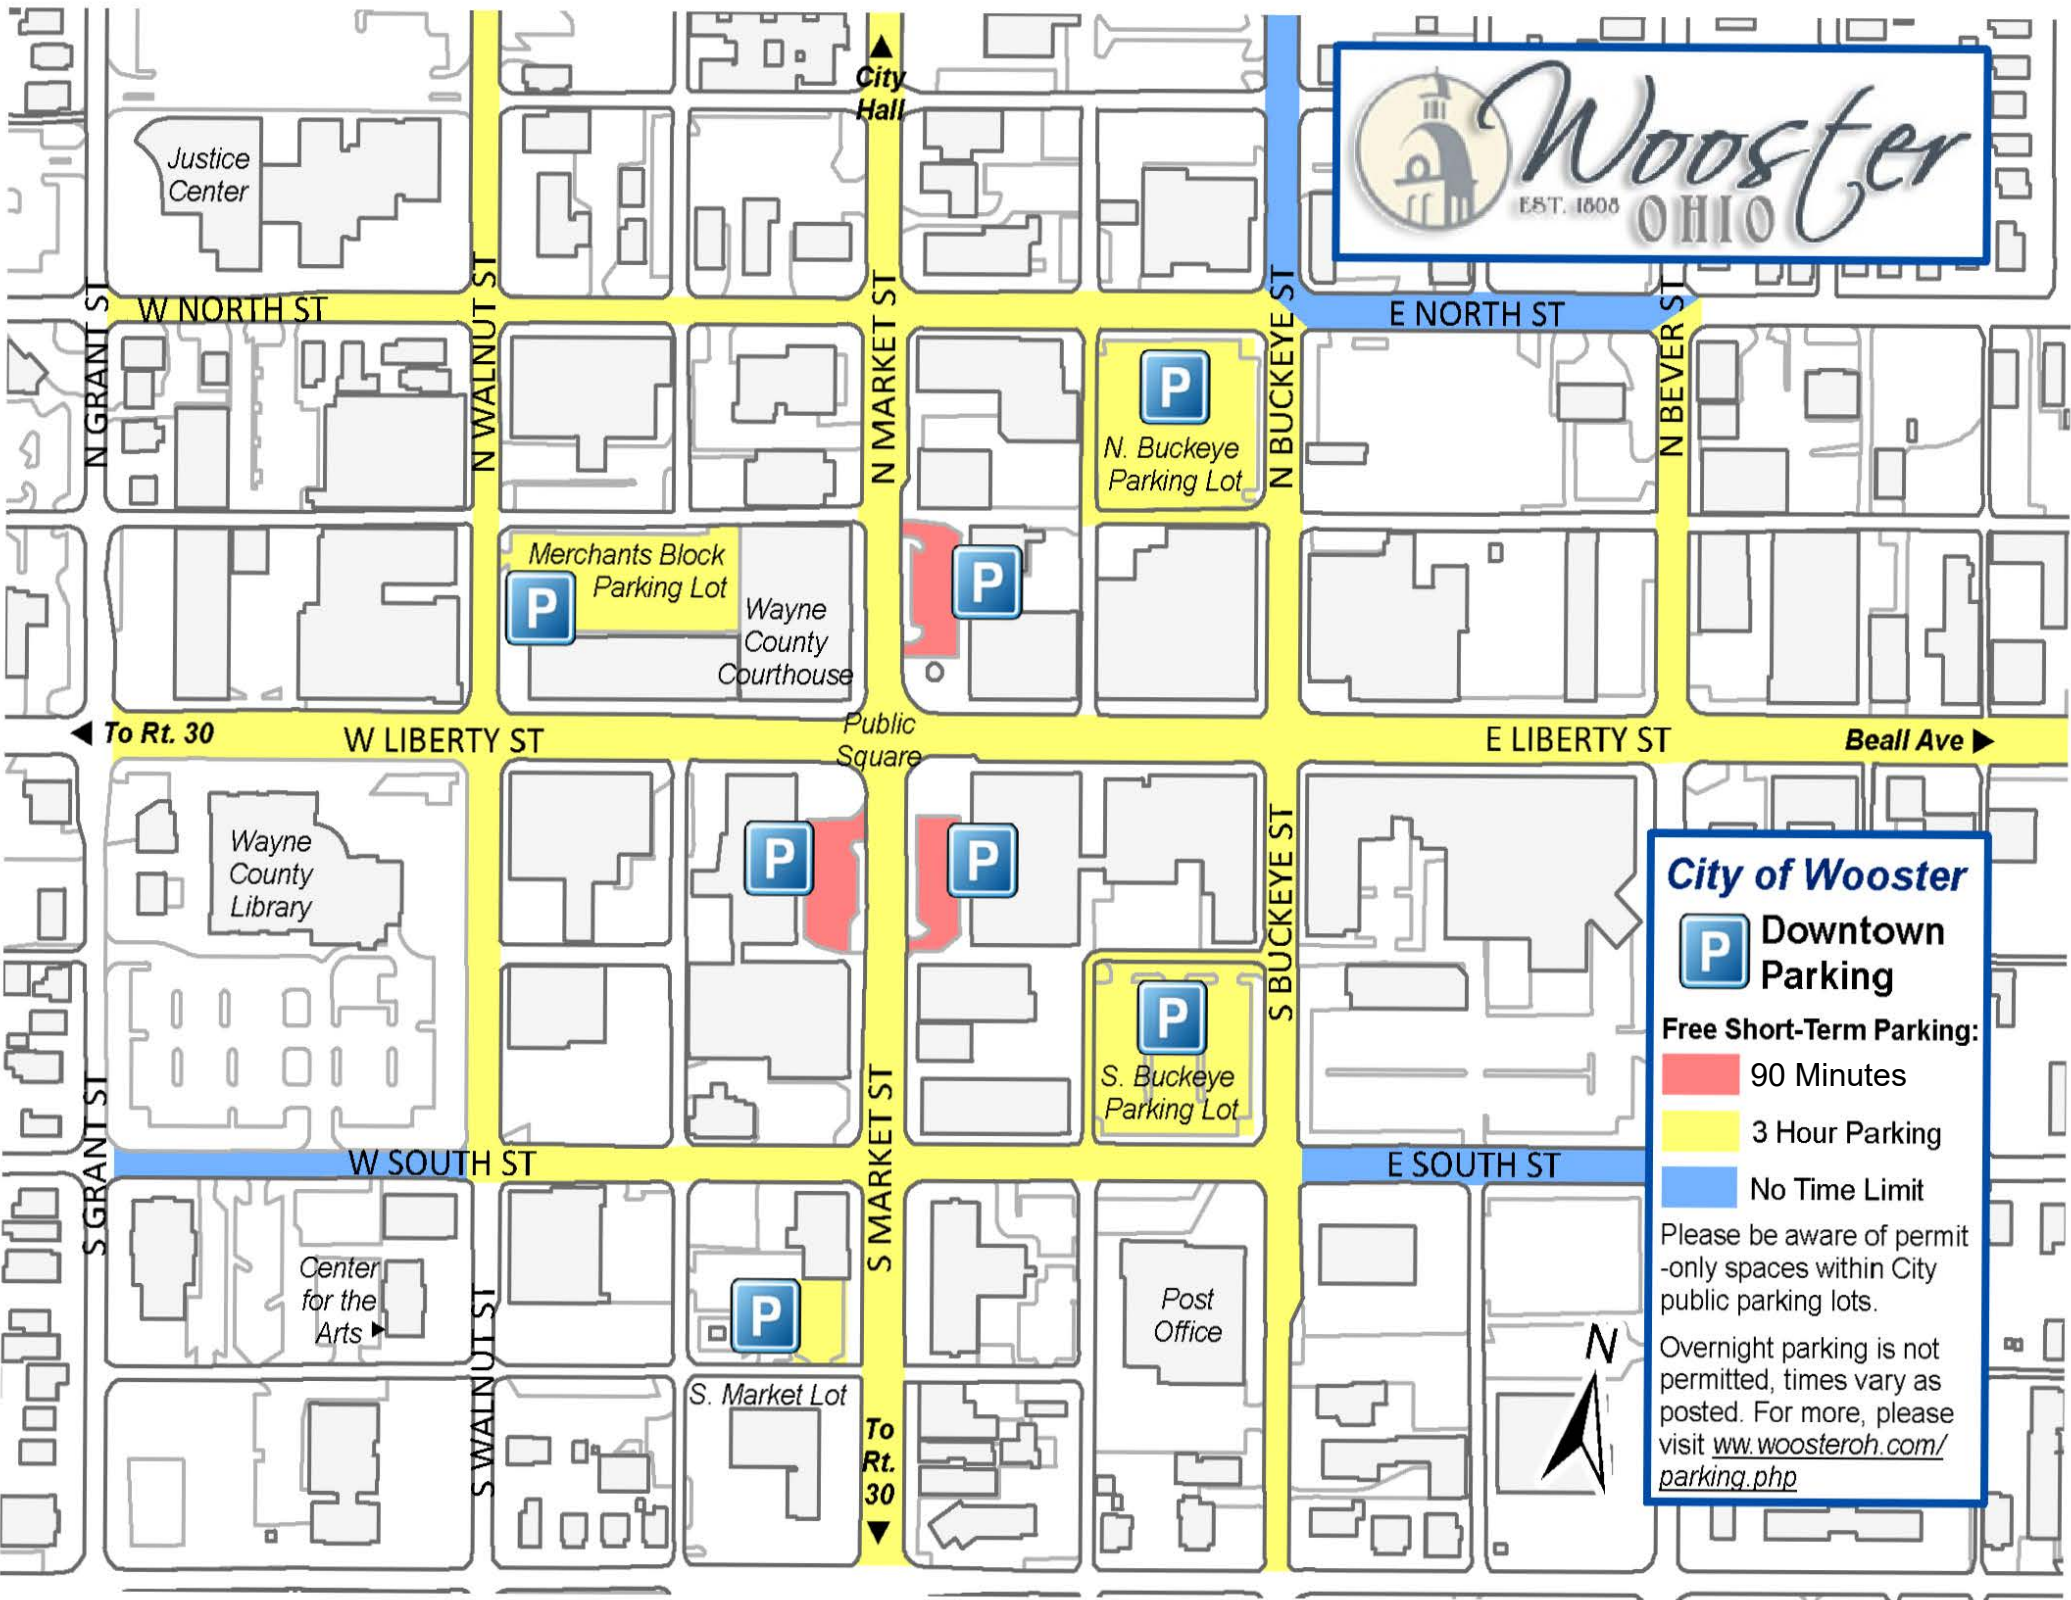

City of Wooster

P Downtown Parking

Free Short-Term Parking:

- 90 Minutes
- 3 Hour Parking
- No Time Limit

Please be aware of permit-only spaces within City public parking lots.

Overnight parking is not permitted, times vary as posted. For more, please visit www.woosteroh.com/parking.php